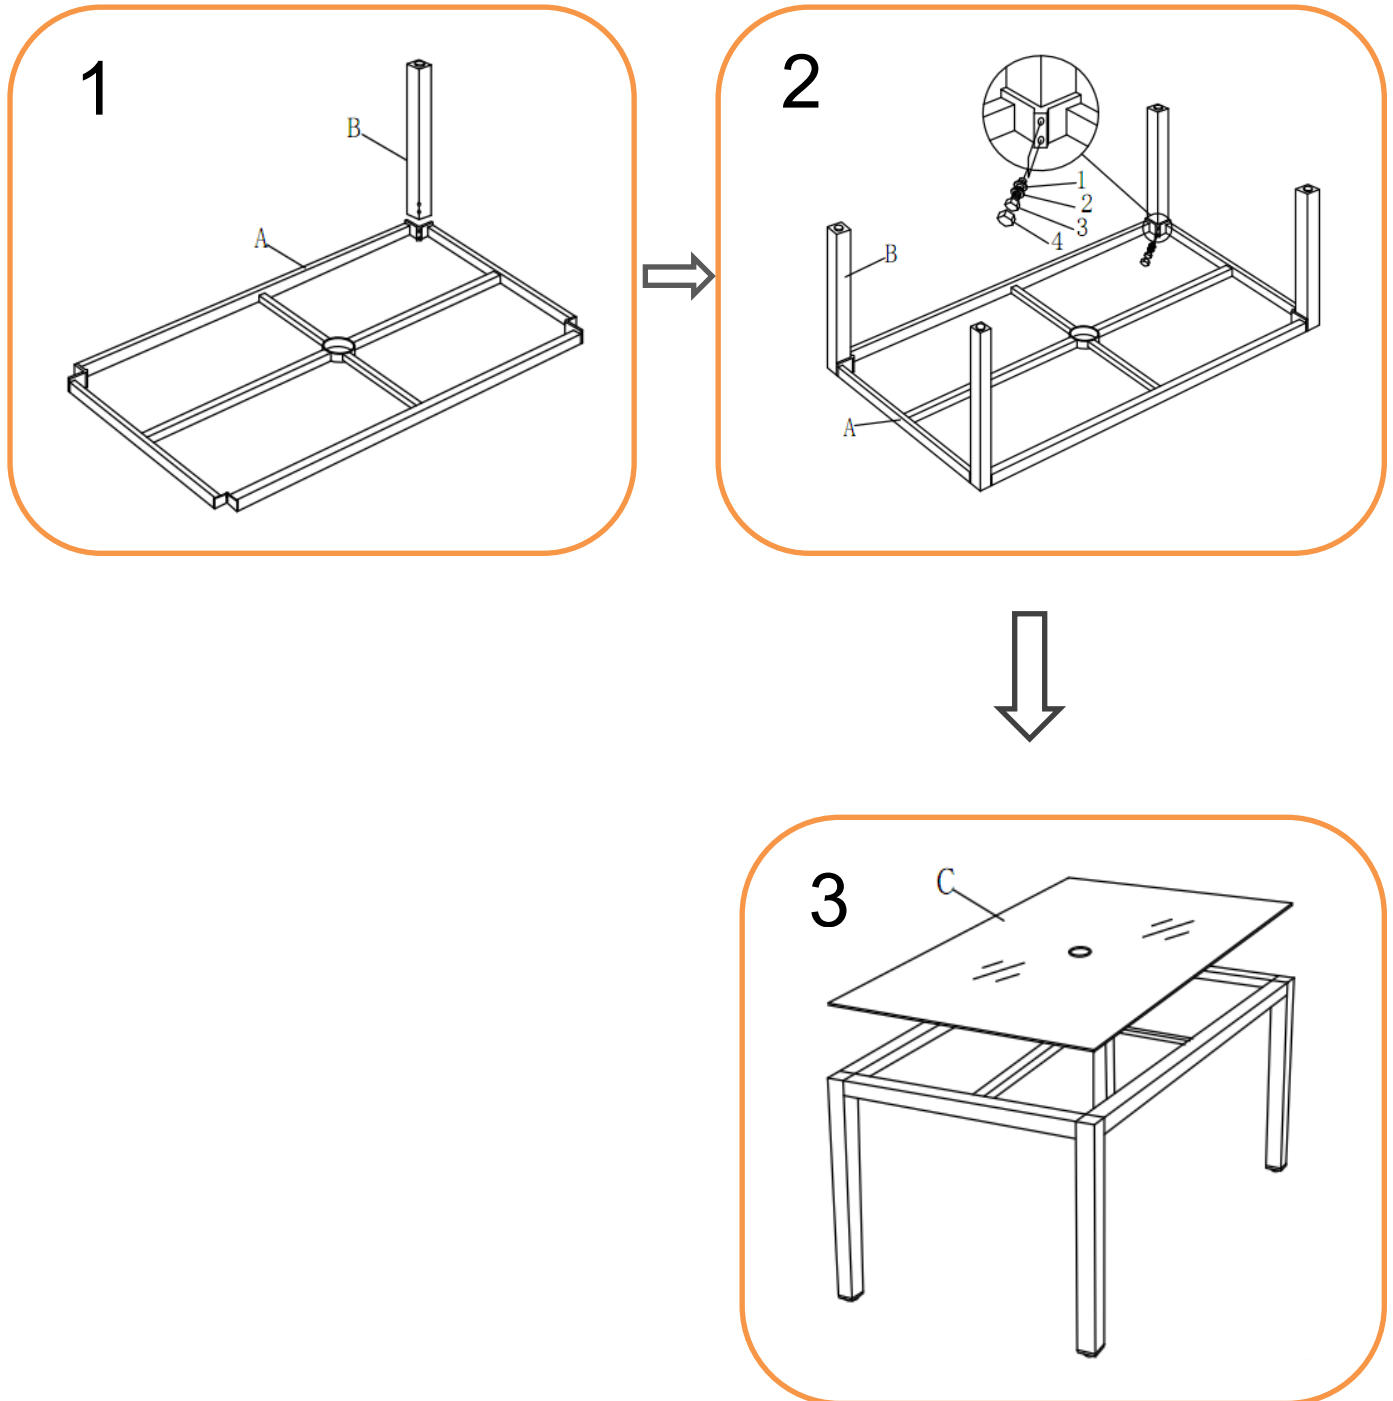

PLEASE KEEP ME WITH YOUR PROOF OF PURCHASE FOR FUTURE REFERENCE

ASSEMBLY INSTRUCTIONS

Vienna/Sanza 220 x 90cm Aluminium Rectangular Table with Ceramic Glass

(Ref.69013012/ 60905023)

For replacement or lost spare parts please go to <http://faq.hartmanuk.co.uk/spares/>

Should you have any queries about your furniture your first point of contact should be the retailer from whom you purchased your product